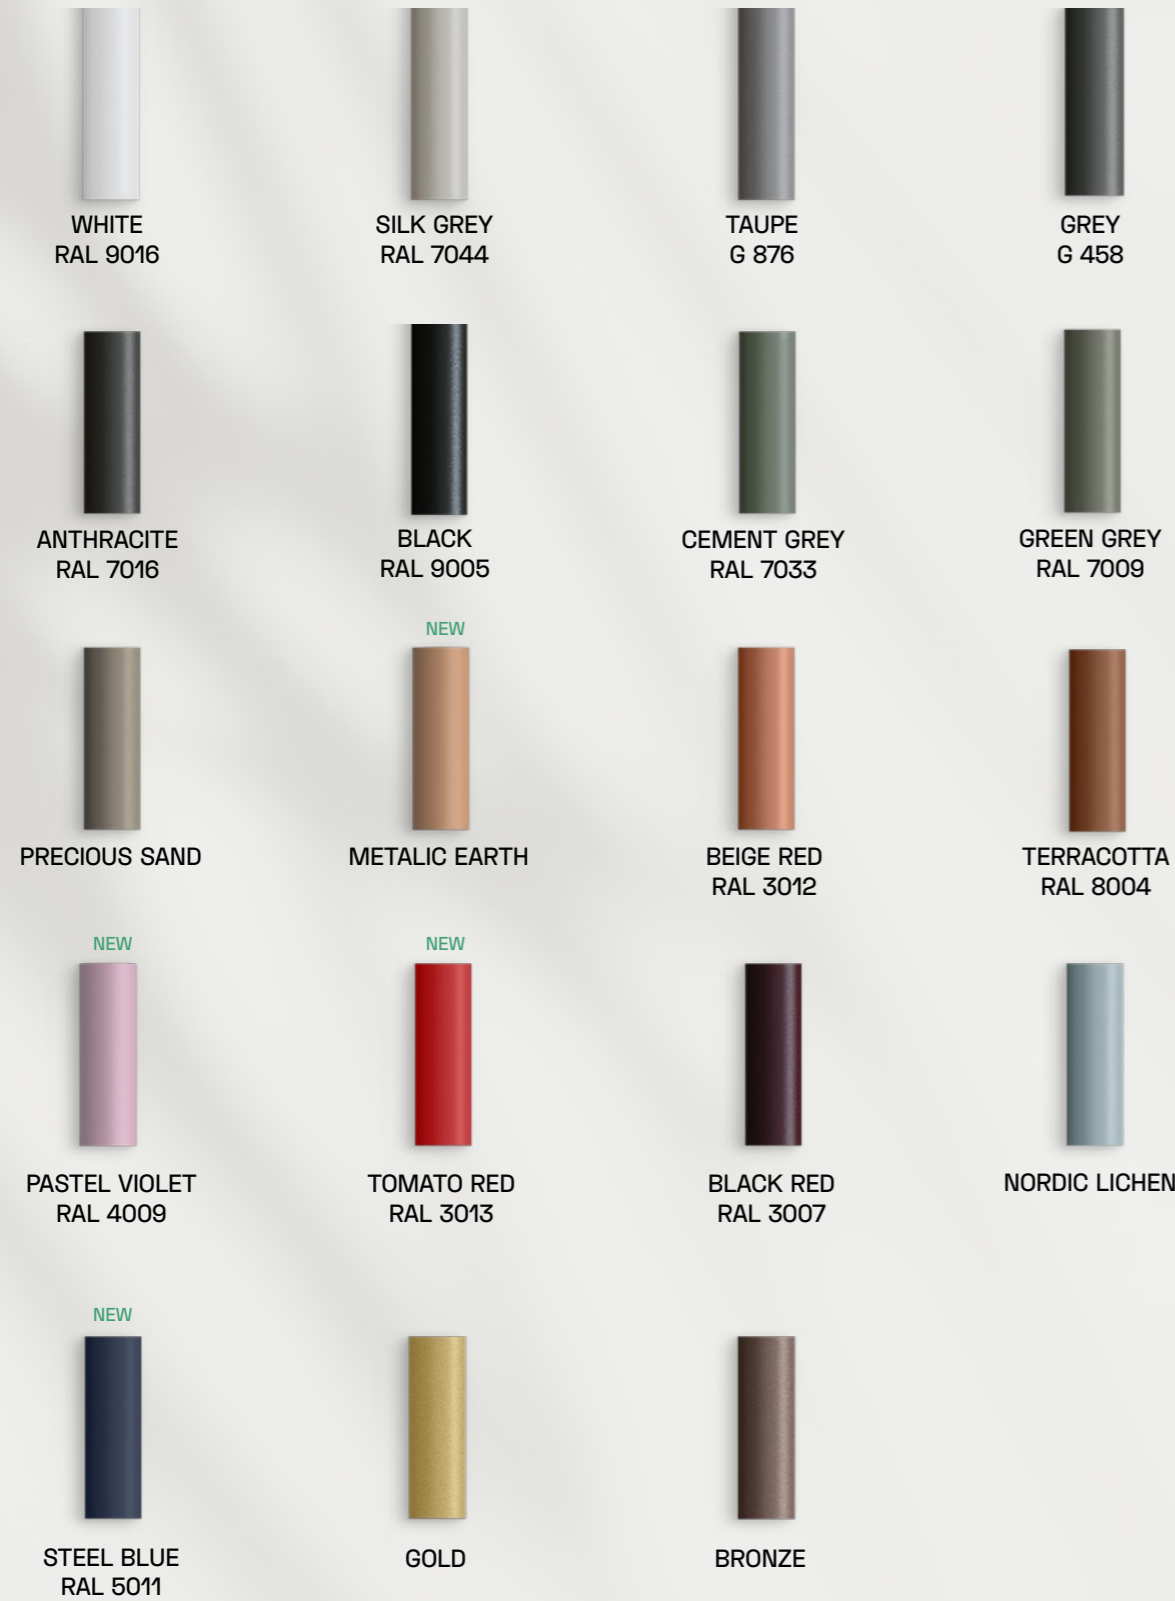

# MATERIALS & FINISHES

## POWDER COATING COLORS

## POLYPROPYLENE

---

SILK GREY  
RAL 7044

TAUPE  
G 876

ANTHRACITE  
RAL 7016

NORDIC LICHEN